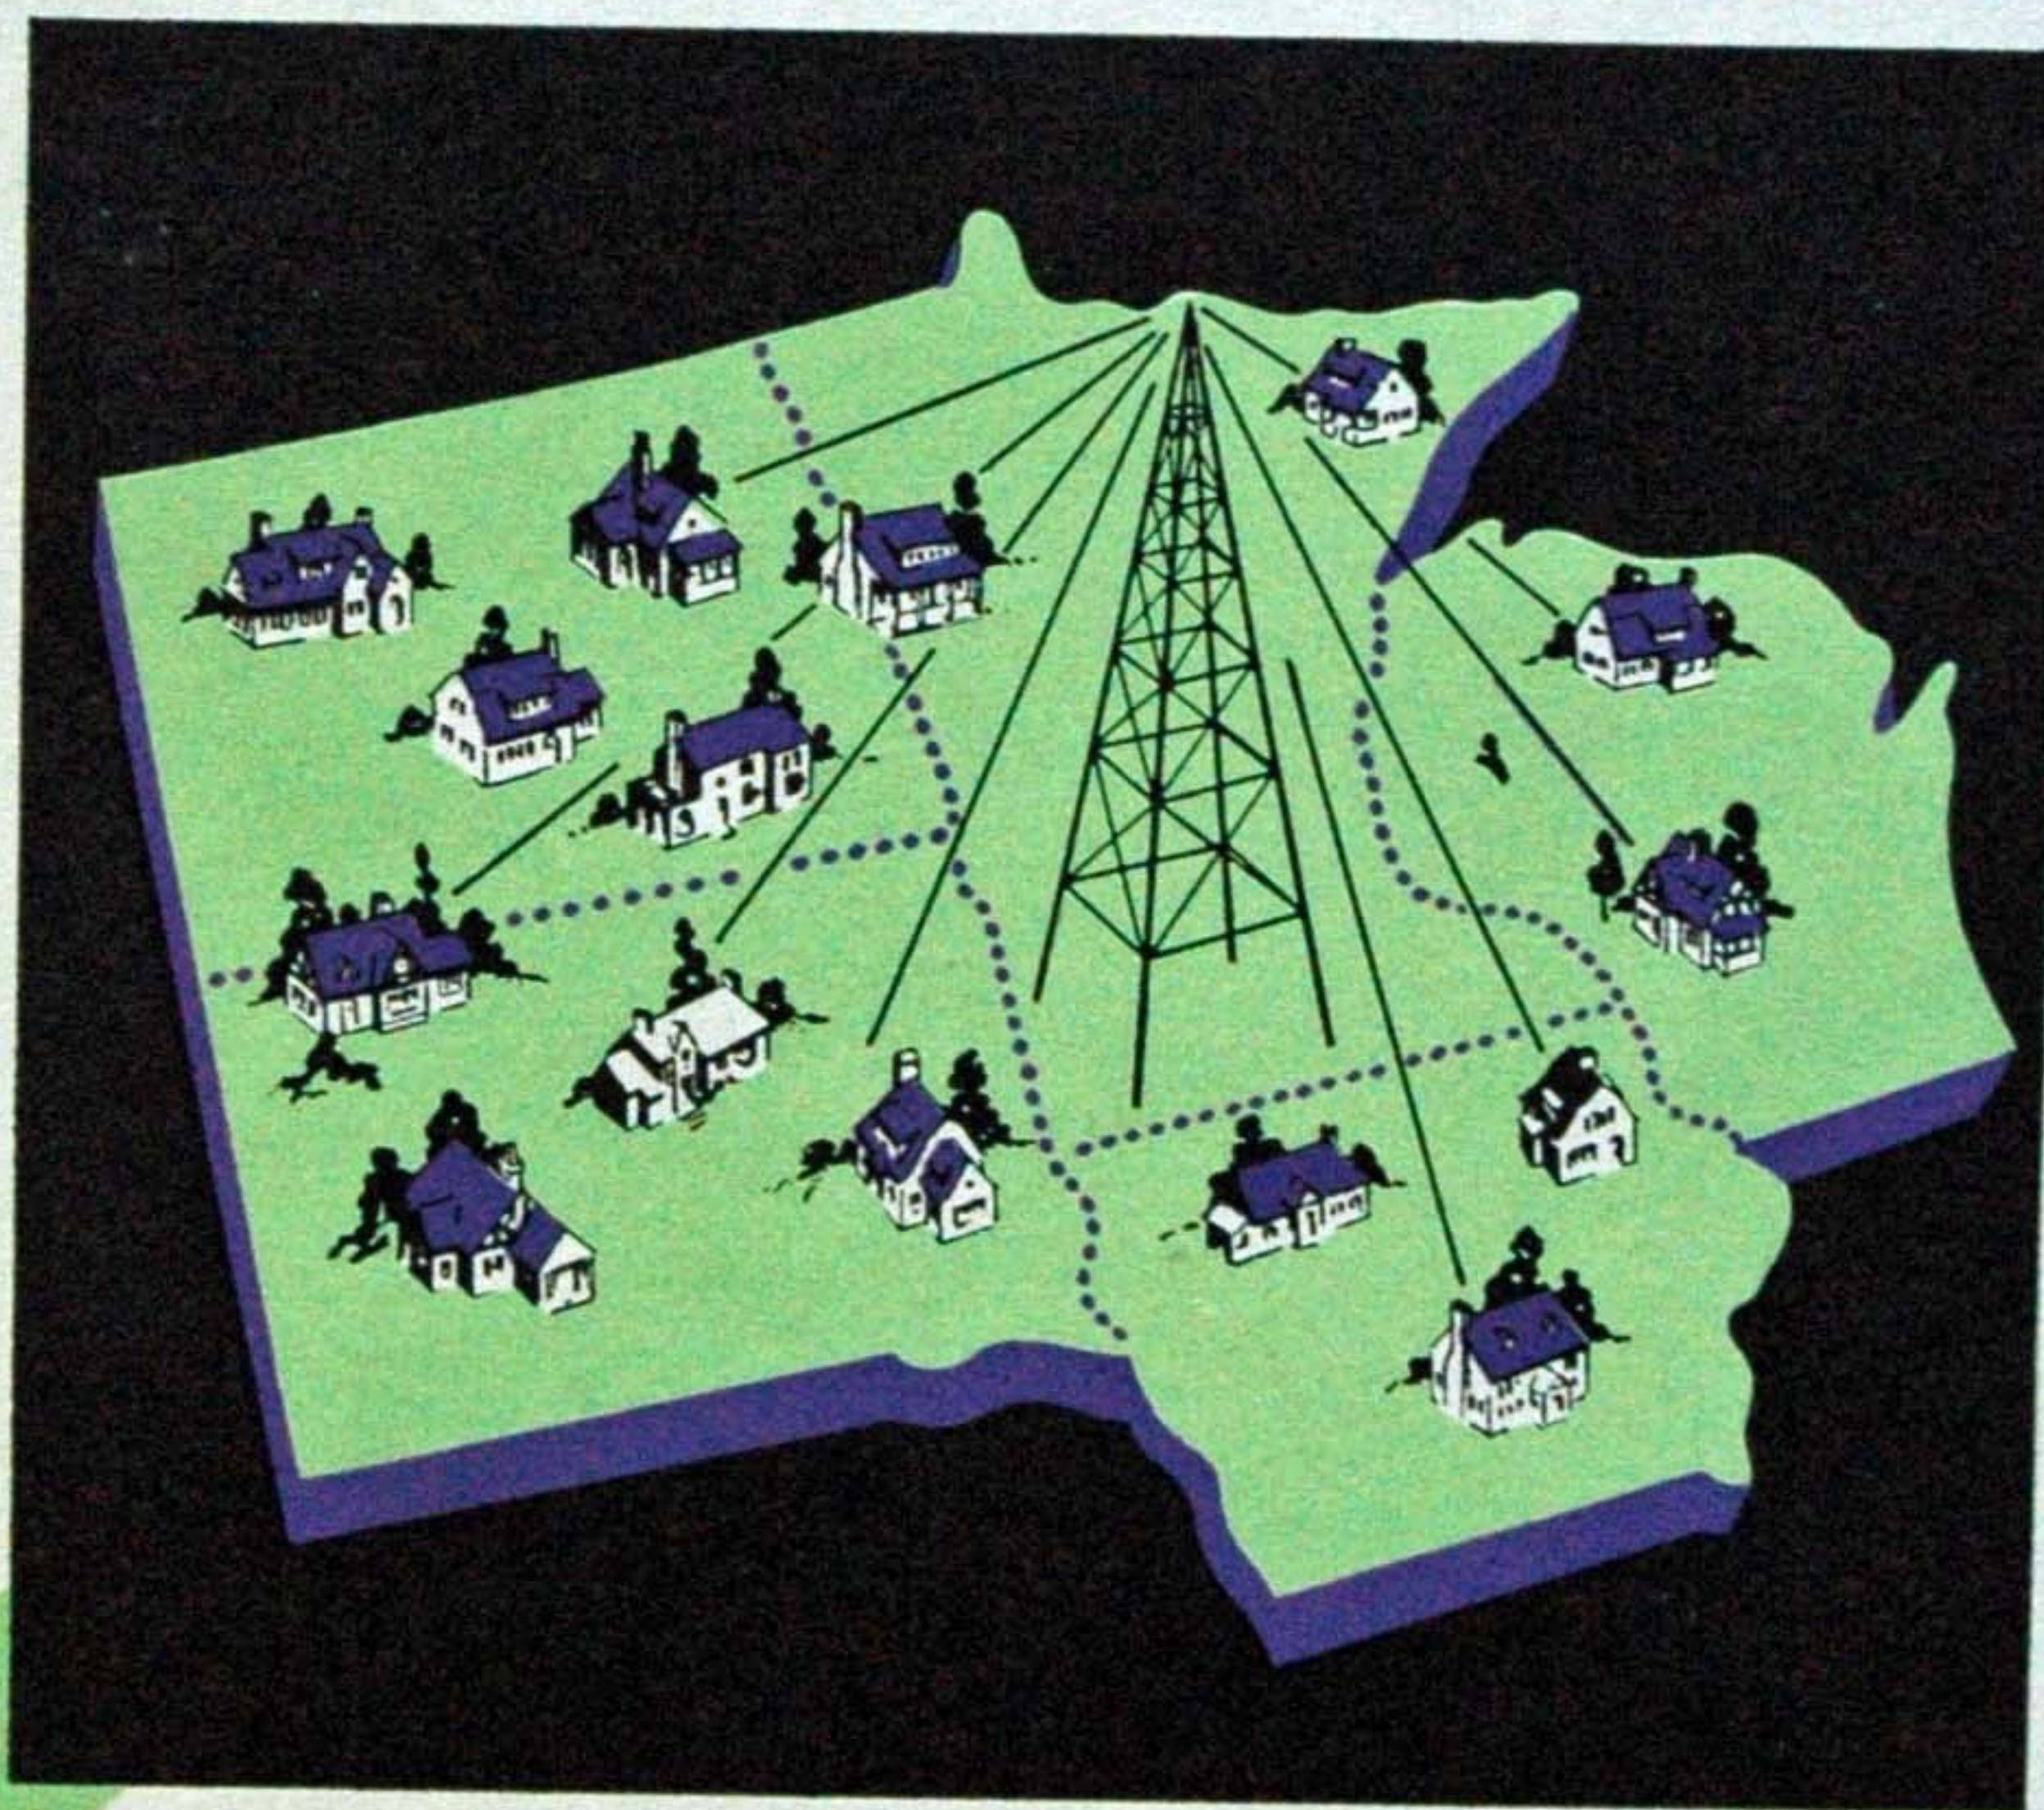

# WCCO

MINNEAPOLIS - SAINT PAUL

*The only Northwest station with a nationally cleared full time channel!*

A POWERFUL MEANS FOR REACHING THE STEADY BUYING  
NORTHWEST MARKET WITH YOUR SELLING STORY