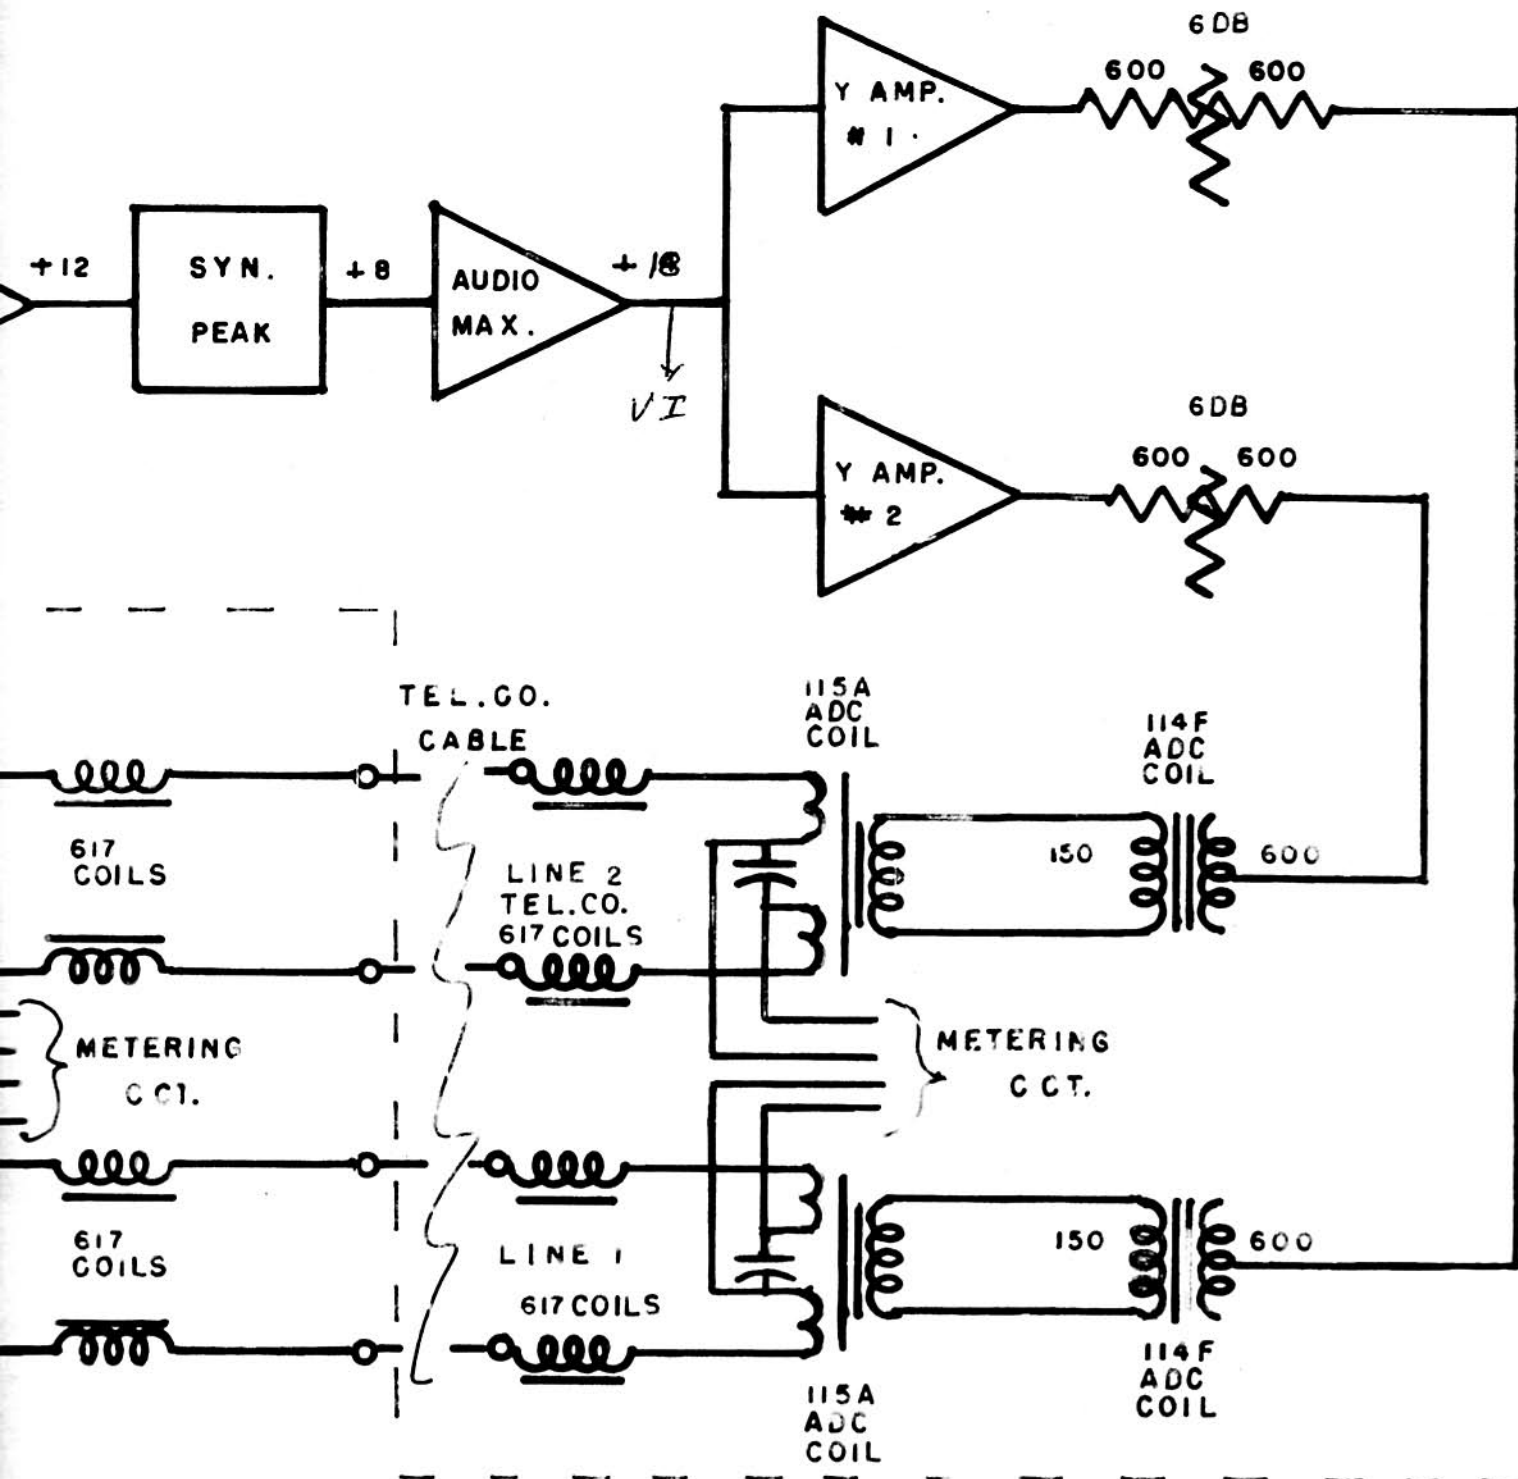

STUDIO

WCCO RADIO  
MEASUREMENT DATA SHEET  
NO. 1A

BLOCK DIAGRAM OF MEASURING SET

BY George Callier  
ENG.

DATE 11-6-67