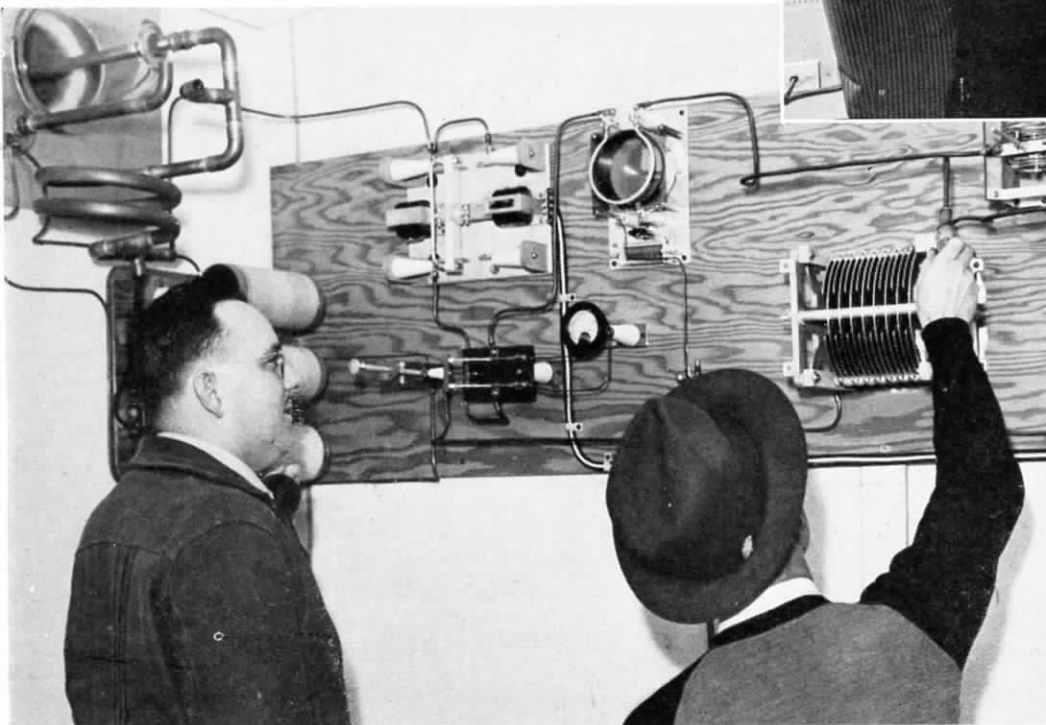

# Here and There Among the Stations

ABOVE: Six wire transmission line installed at WSYR, Syracuse. A complete description of this equipment appeared in the May issue of Broadcast News.

BELOW: KSFO's recording Equipment. R. V. (Doc.) Howard, KSFO's director of engineering and research, is very proud of RCA recording turntables installed in the KSFO studios. These two additional recorders, together with the associated, especially designed amplifiers, and other apparatus, make it possible at a moment's notice, to continuously record programs from any and all sources.

BELOW: KOIL checking equipment at the transmitter plant.

RIGHT: The 308-A Field intensity Meter mounted in a car which KOIL uses for checking. The gentleman in the photograph is Mark Bullock, Chief Engineer at KOIL.